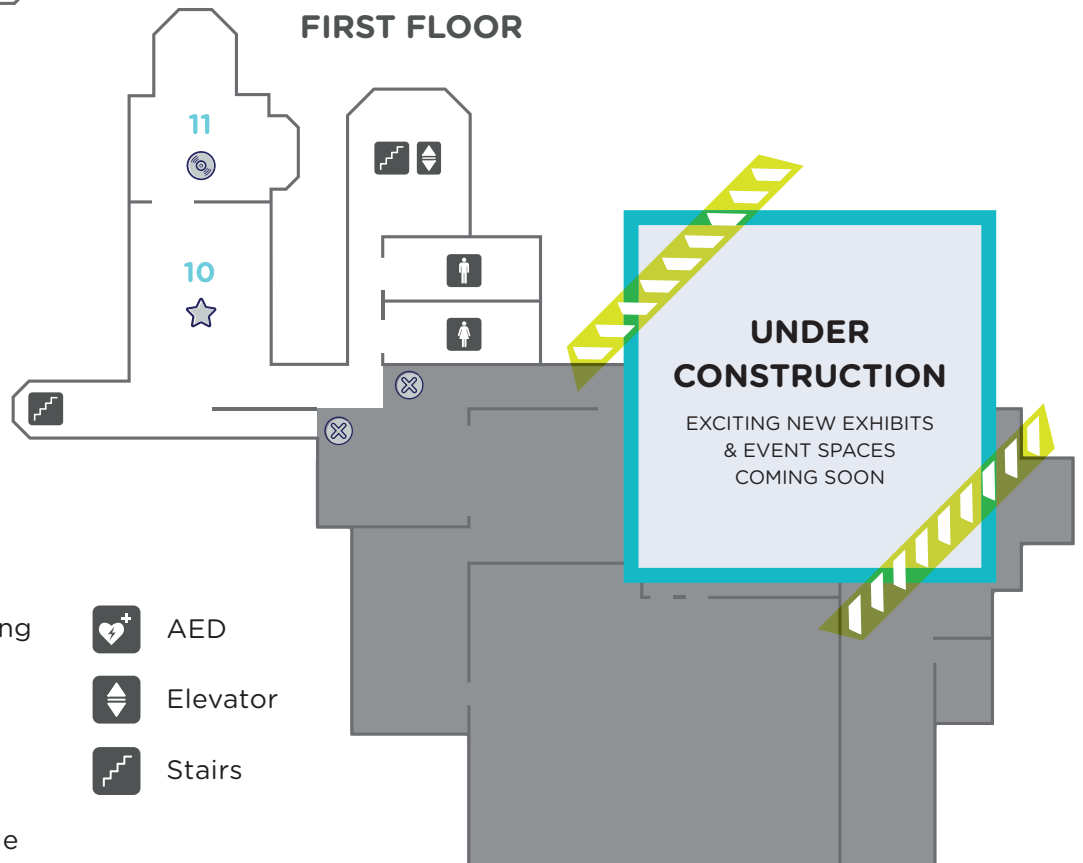

ROOM-TO-ROOM EXPERIENCE GUIDE

SECOND FLOOR

EXHIBITS

- 1 18th Century Room
- 2 Ben Franklin's Electricity Party
- 3 West Winds Mansion
- 4 Deep Roots: Plants as Medicine
- 5 Reading Nook
- 6 Franklin Room
- 7 Great Hall
- 8 Florence Bakken Medicinal Garden
- 9 Green Roof/Dakota Native Plants Garden
- 10 Mary and Her Monster
- 11 Frankenstein's Laboratory

FIRST FLOOR

KEY

- | | |
|-------------------------|----------|
| Information & Ticketing | AED |
| Restroom | Elevator |
| Baby Changing | Stairs |
| Wheelchair Accessible | |