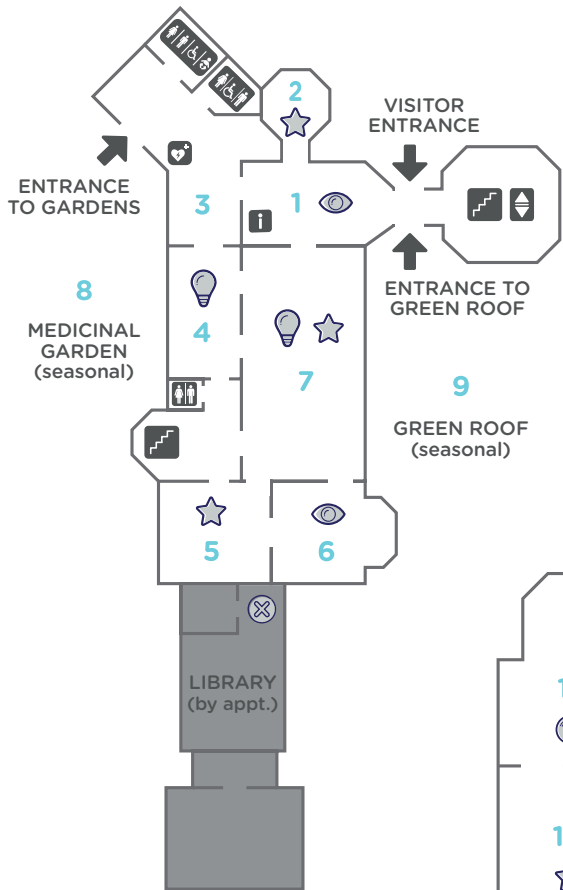

ROOM-TO-ROOM EXPERIENCE GUIDE

SECOND FLOOR

EXHIBITS

- 1 18th Century Room
- 2 Ben Franklin's Electricity Party
- 3 West Winds Mansion
- 4 Deep Roots: Plants as Medicine
- 5 Reading Nook
- 6 Franklin Room
- 7 Great Hall
- 8 Florence Bakken Medicinal Garden
- 9 Green Roof/Dakota Native Plants Garden
- 10 Mary and Her Monster
- 11 Frankenstein's Laboratory

FIRST FLOOR

KEY

- | | |
|-------------------------|----------|
| Information & Ticketing | AED |
| Restroom | Elevator |
| Baby Changing | Stairs |
| Wheelchair Accessible | |