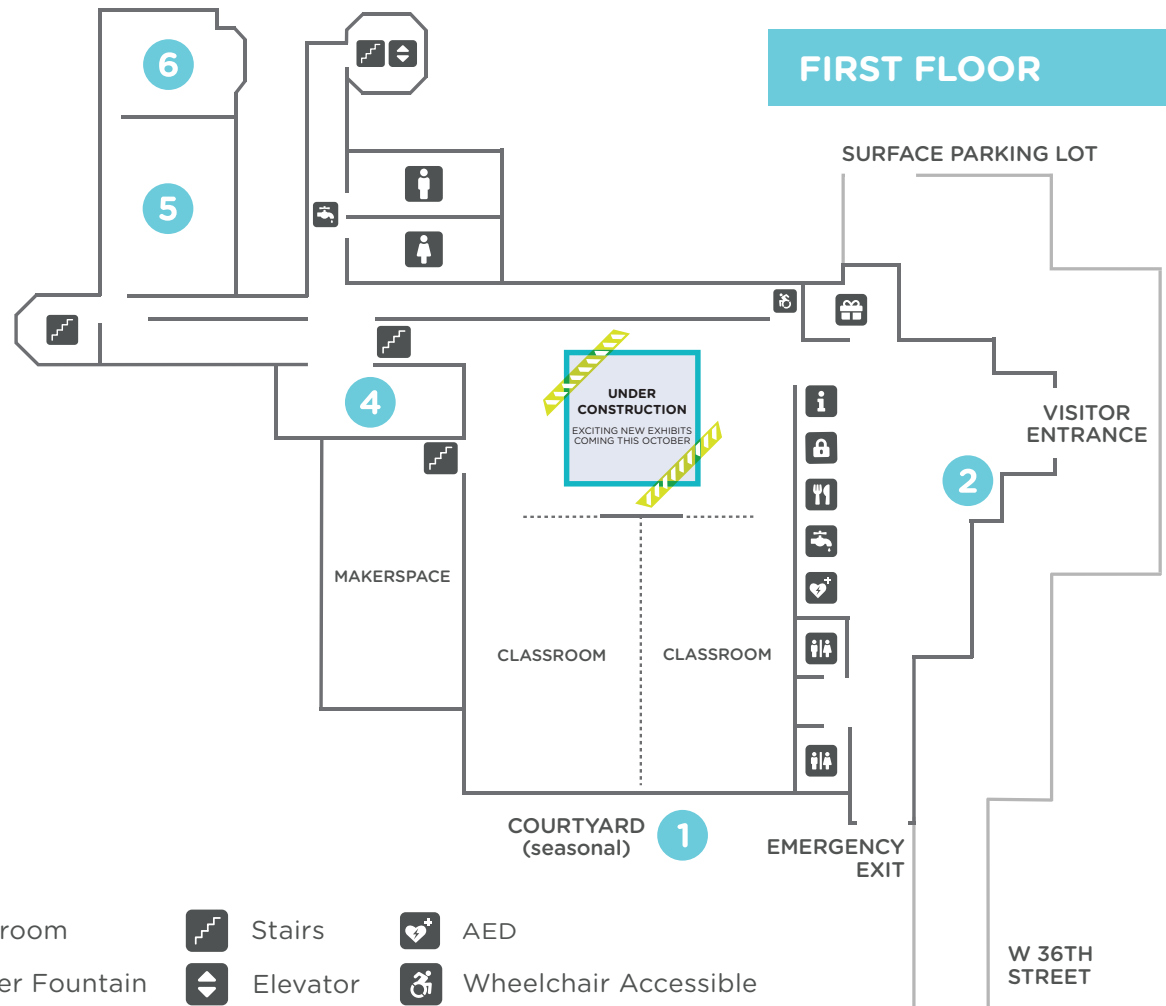

MUSEUM MAP

- 1 Courtyard
- 2 Meet Earl Bakken
- 3 SPARK! **COMING THIS OCTOBER!**
- 4 KEVA Planks Gallery
- 5 Mary and Her Monster
- 6 Frankenstein's Laboratory
- 7 18th Century Room
- 8 Ben Franklin's Electricity Party
- 9 West Winds Mansion
- 10 Deep Roots: Plants as Medicine
- 11 Reading Nook
- 12 Franklin Room
- 13 Great Hall
- 14 Florence Bakken Medicinal Garden
- 15 Green Roof/Dakota Native Plants Garden

SECOND FLOOR

FIRST FLOOR

KEY

- Information & Ticketing
- Lockers
- Restroom
- Stairs
- AED
- Museum Store
- Vending
- Water Fountain
- Elevator
- Wheelchair Accessible