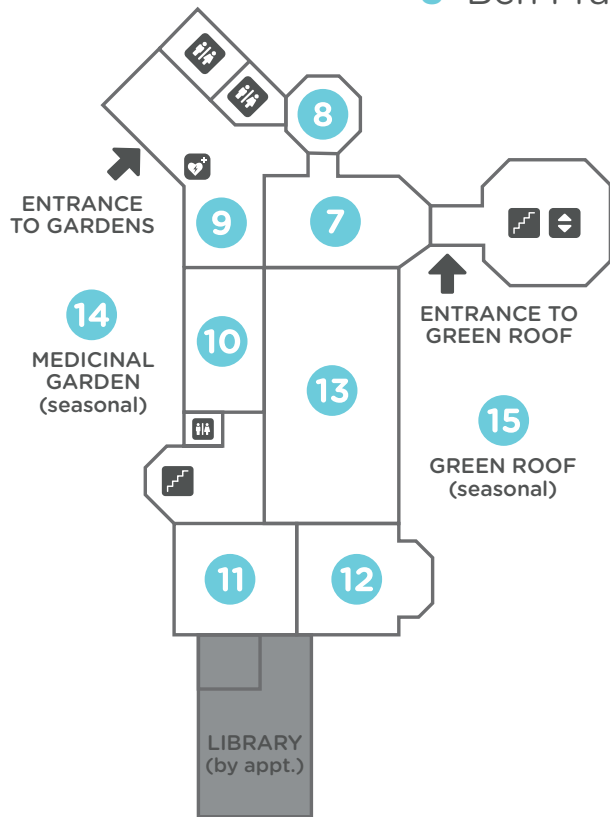

MUSEUM MAP

- 1 Courtyard
- 2 Meet Earl Bakken
- 3 SPARK! **COMING THIS OCTOBER!**
- 4 KEVA Planks Gallery
- 5 Mary and Her Monster
- 6 Frankenstein's Laboratory
- 7 18th Century Room
- 8 Ben Franklin's Electricity Party
- 9 West Winds Mansion
- 10 Deep Roots: Plants as Medicine
- 11 Reading Nook
- 12 Franklin Room
- 13 Great Hall
- 14 Florence Bakken Medicinal Garden
- 15 Green Roof/Dakota Native Plants Garden

SECOND FLOOR

FIRST FLOOR

KEY

- Information & Ticketing
- Lockers
- Restroom
- Stairs
- AED
- Museum Store
- Vending
- Water Fountain
- Elevator
- Wheelchair Accessible