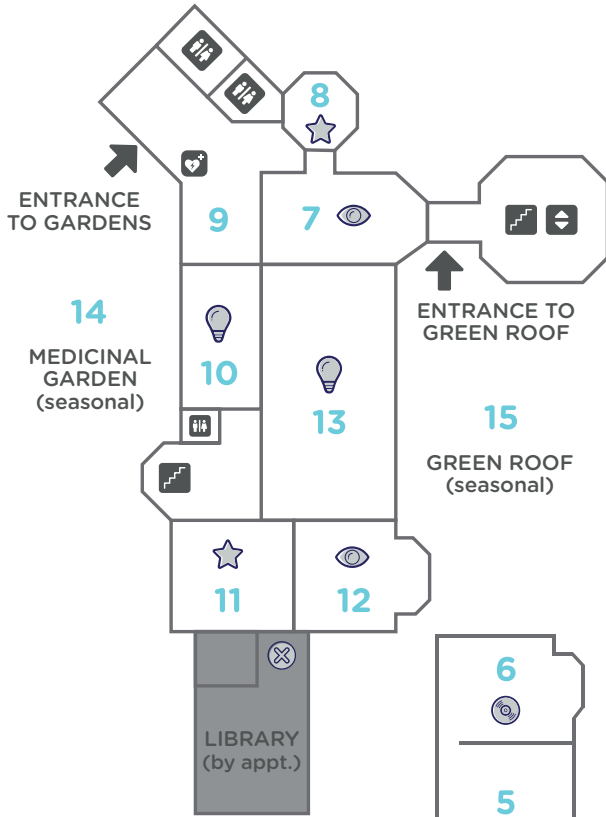

# ROOM-TO-ROOM EXPERIENCE GUIDE

## SECOND FLOOR

- 1 Courtyard
- 2 Meet Earl Bakken
- 3 SPARK! **COMING THIS OCTOBER!**
- 4 KEVA Planks Gallery
- 5 Mary and Her Monster
- 6 Frankenstein's Laboratory
- 7 18th Century Room
- 8 Ben Franklin's Electricity Party
- 9 West Winds Mansion
- 10 Deep Roots: Plants as Medicine
- 11 Reading Nook
- 12 Franklin Room
- 13 Great Hall
- 14 Florence Bakken Medicinal Garden
- 15 Green Roof/Dakota Native Plants Garden

## FIRST FLOOR

### KEY

-  Information & Ticketing
-  Museum Store
-  Restroom
-  Water Fountain
-  AED
-  Wheelchair Accessible
-  Lockers
-  Vending
-  Stairs
-  Elevator